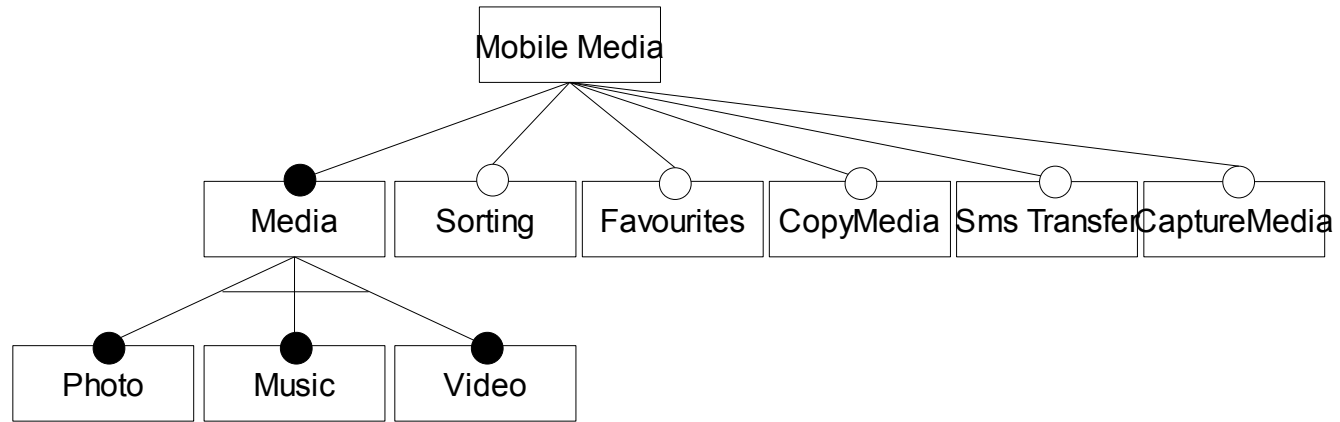

RELEASE 08 (added Video feature)